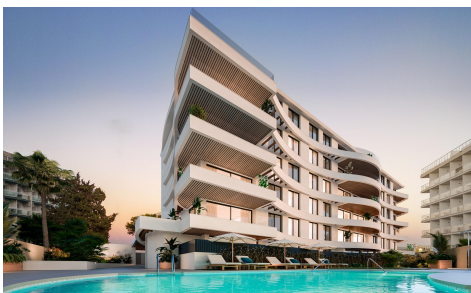

DA37733K

Apartment in Benalmadena

€805,000

2

2

100m²

N/A

NEW BUILD RESIDENTIAL COMPLEX WITH SEA VIEW IN BENALMADENA New Build residential complex in Benalmadena. Modern residential of 33 luxurious 1, 2 and 3 bedrooms apartments inspired by the shape of a ship. Its undulating facade is reminiscent of waves and allows the configuration of terraces open to the sea, bathed by the sea breeze. These luxurious apartments have been meticulously designed to offer you a modern and comfortable lifestyle. With spacious and bright interiors, embellished with high-quality finishes, each room will be an elegant and welcoming space. All the rooms are open to the outside through large picture windows that bathe the rooms with luminosity, providing brightness and warmth. The...(Ask for More Details!)