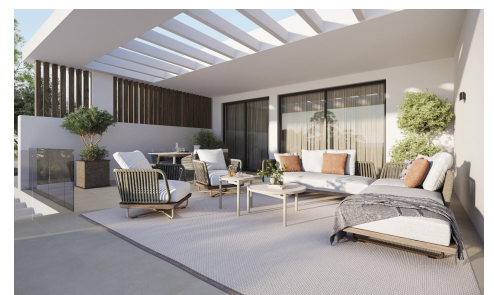

DA55235B

Penthouse in Estepona

€1,170,000

2

2

114m²

N/A

New Build Residential Complex Near Estepona Welcome to your dream home! This stunning new build residential complex offers a selection of luxurious apartments and penthouses with breathtaking sea views, located in Resinera Voladilla, just minutes from Estepona. Choose from elegant 2 and 3-bedroom apartments and penthouses designed for comfort and style. Take a dip in the beautifully designed outdoor pool, perfect for relaxation on sunny days. 24-Hour Security: Enjoy peace of mind with round-the-clock security ensuring your safety. The entire complex is gated for added privacy and security. Each unit includes 2 dedicated parking spaces for your convenience. Additional storage space available for your belongings. Easy access to all levels in...(Ask for More