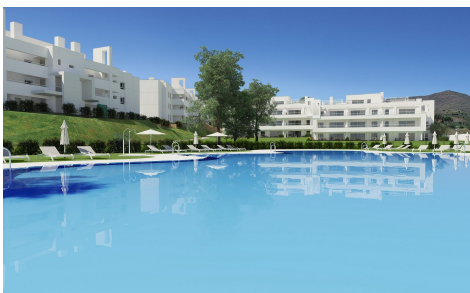

DA69791W

Penthouse in Mijas

€513,000

3

2

101m²

N/A

NEW BUILD RESIDENTIAL COMPLEX AT LA CALA GOLF RESORT, MIJAS
 New Build residential complex of apartments and penthouses at the La Cala Golf Resort. The residence is being built at the top of the hill overlooking the Europa Golf Course, in a fabulous position that provides panoramic views of the golf course and some of them to the sea. All the properties are south or southeast facing, meaning that they enjoy plenty of light all day long. Residential complex located near to the Club House and the Hotel & Spa, where owners of the properties in the Resort can take advantage of the benefits and discounts provided by the Privilege Card....(Ask for More Details!)