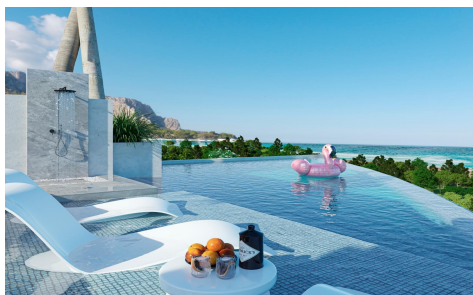

DA24570N

**Villa in Benalmadena**

**€3,200,000**

4

4

535m<sup>2</sup>

706m<sup>2</sup>

NEW BUILD VILLAS IN BENALMADENA Located in the prestigious La Capellana area, this exclusive collection of seven Luxurious New Build villas offers unparalleled views of the Mediterranean Sea, majestic mountains, and the scenic landscapes of Mijas and Fuengirola. The ConceptOur projects are characterised by cutting-edge design, prime locations, and superior quality, offering dream properties to the most discerning clientele. Situated in the heart of Benalmadena, La Capellana, a very charming and well established area, with beautiful traditional white Spanish villas and green gardens surrounding. Just 15 minutes from the airport in Malaga and 30 minutes from Marbella, this promotion is raising the area to a new level with the best...(Ask for More Details!)