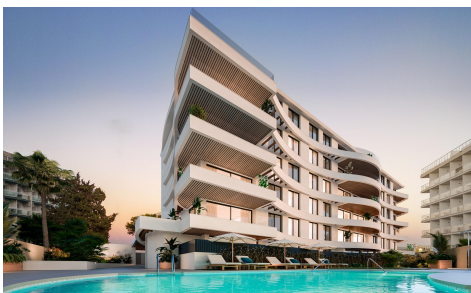

DA52843Z

Apartment in Benalmadena

€1,038,000

2

2

114m²

N/A

NEW BUILD RESIDENTIAL COMPLEX WITH SEA VIEW IN BENALMADENA New Build residential complex in Benalmadena. Modern residential of 33 luxurious 1, 2 and 3 bedrooms apartments inspired by the shape of a ship. Its undulating facade is reminiscent of waves and allows the configuration of terraces open to the sea, bathed by the sea breeze. These luxurious apartments have been meticulously designed to offer you a modern and comfortable lifestyle. With spacious and bright interiors, embellished with high-quality finishes, each room will be an elegant and welcoming space. All the rooms are open to the outside through large picture windows that bathe the rooms with luminosity, providing brightness and warmth. The...(Ask for More Details!)