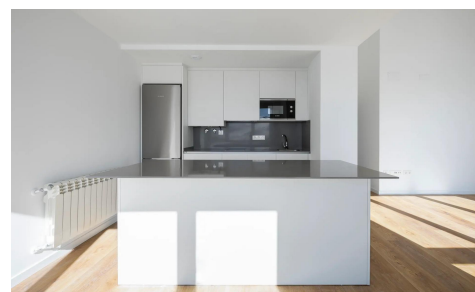

2

2

73m²

N/A

N/A

NEW BUILD RESIDENTIAL IN SIERRA NEVADA New Build residential consists of 20 key ready studios and apartments, which perfectly fuse the authenticity of tradition and modern comfort. Every detail has been meticulously selected to provide an exceptional living experience. From kitchens equipped with state-of-the-art technology, to large windows designed to delight with unparalleled views. Floors and bathrooms with Porcelanosa materials to enjoy the maximum guarantee and comfort. One of the few new build complexes in the Sierra Nevada. Enjoy total relaxation after an exciting day on the slopes. The complex has a sauna, perfect for unwinding and rejuvenating body and mind. There is also a versatile multi-purpose space, perfect for sharing...(Ask for More Details!)