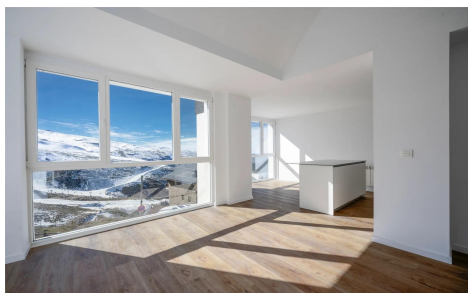

0

1

49m²

N/A

N/A

NEW BUILD RESIDENTIAL IN SIERRA NEVADA New Build residential consists of 20 key ready studios and apartments, which perfectly fuse the authenticity of tradition and modern comfort. Every detail has been meticulously selected to provide an exceptional living experience. From kitchens equipped with state-of-the-art technology, to large windows designed to delight with unparalleled views. Floors and bathrooms with Porcelanosa materials to enjoy the maximum guarantee and comfort. One of the few new build complexes in the Sierra Nevada. Enjoy total relaxation after an exciting day on the slopes. The complex has a sauna, perfect for unwinding and rejuvenating body and mind. There is also a versatile multi-purpose space, perfect for sharing...(Ask for More Details!)